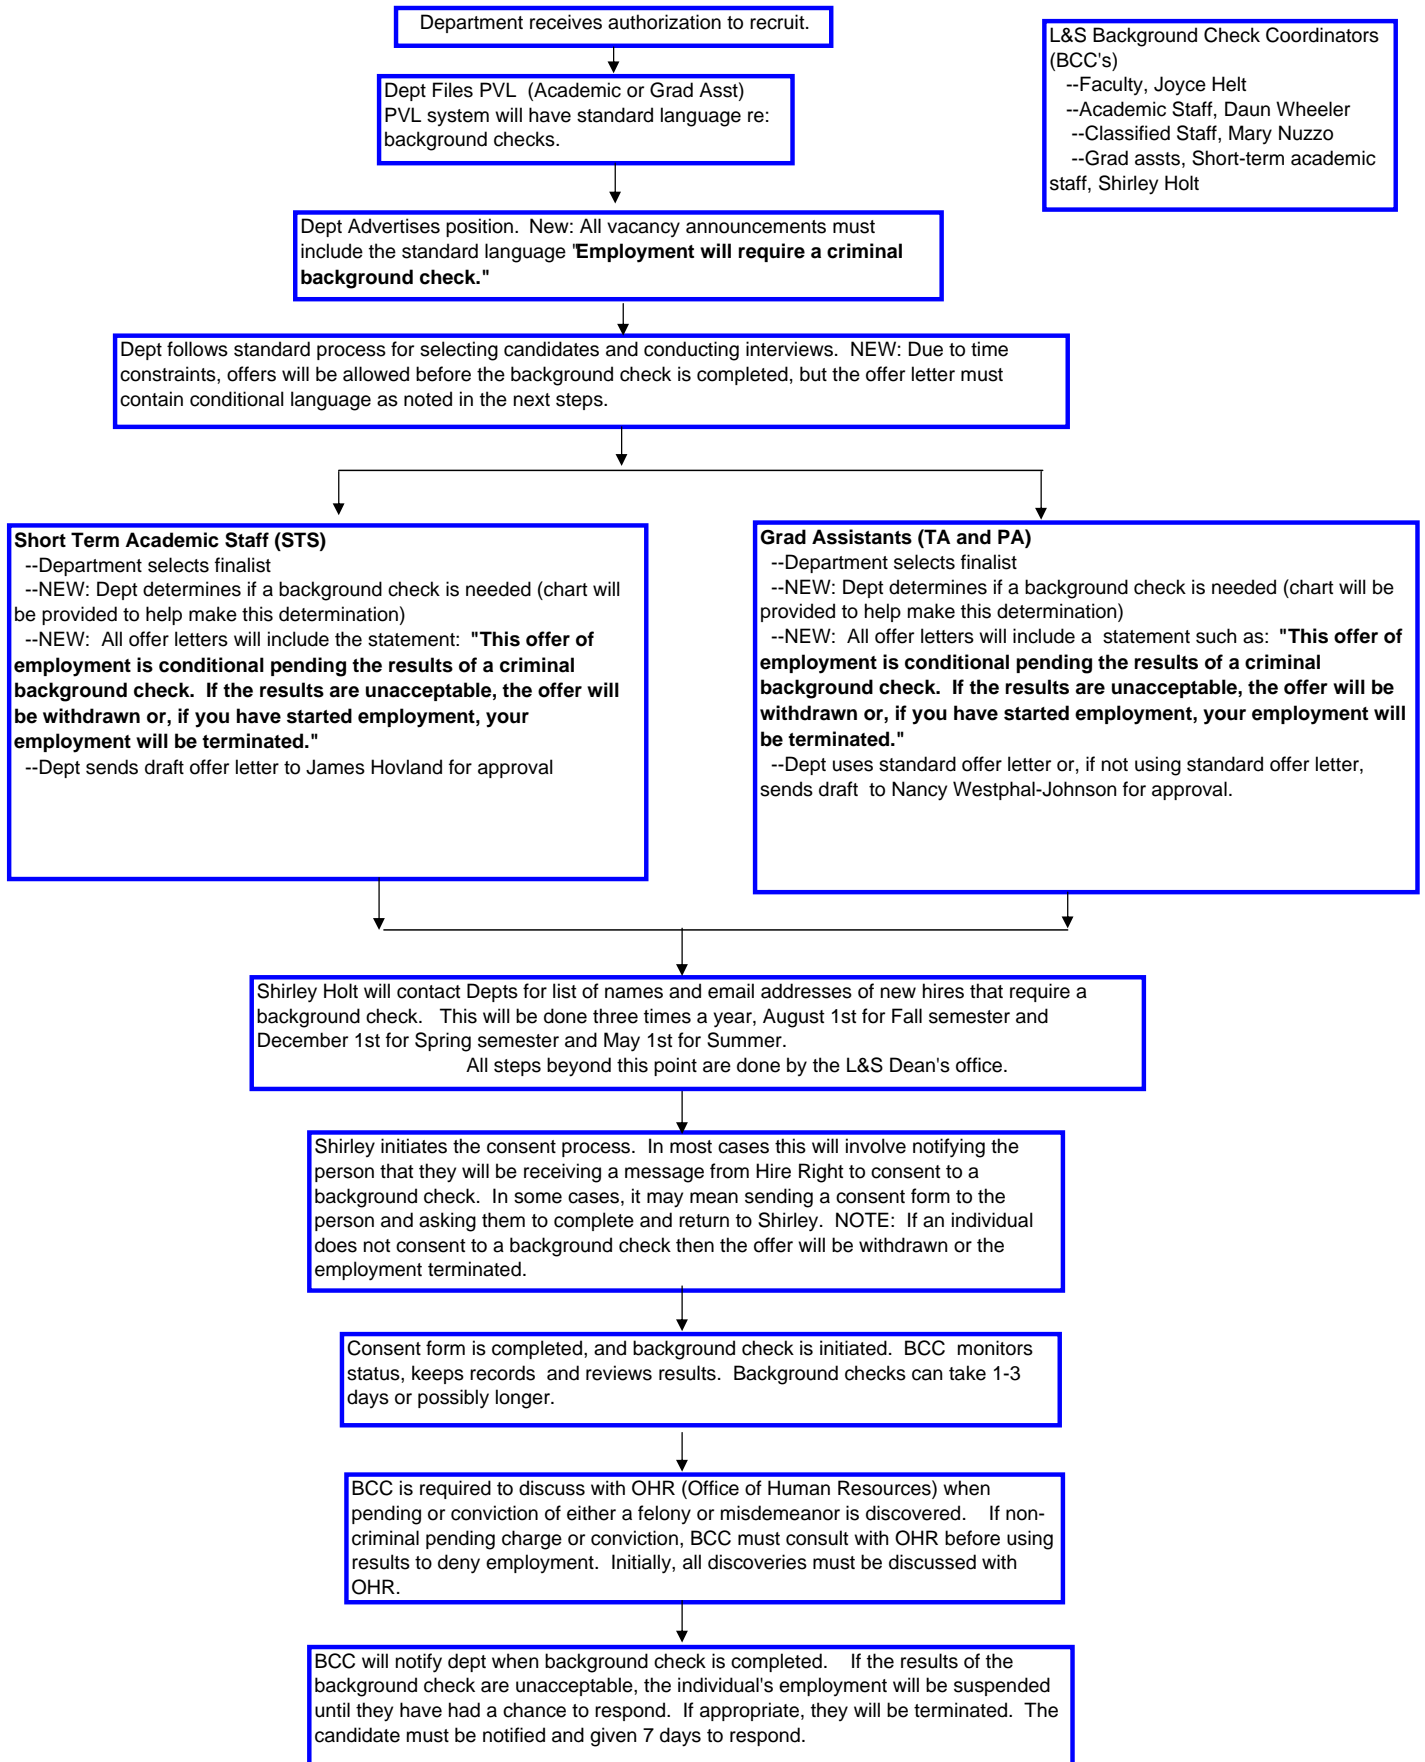

Background Checks--Grad Assistants and Short Term Academic Staff (STS)

L&S Background Check Coordinators (BCC's)
--Faculty, Joyce Helt
--Academic Staff, Daun Wheeler
--Classified Staff, Mary Nuzzo
--Grad assts, Short-term academic staff, Shirley Holt